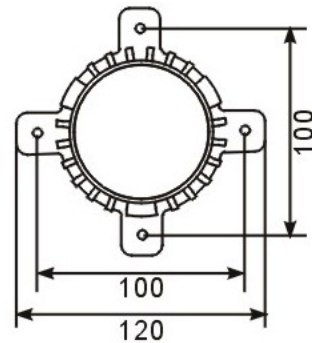

# LED Wall Lighting – LR-D00103

Model No.	LR-D00103
LED Type	CREE XRC
LED Q'TY.	3
Beam Angle	-
Minimum luminous flux(lm)	204
Voltage	24V/DC
LED Watt	3W
Environmental Temperature	- 20°C-60°C
Environmental Humidity	0%-95%
Safety Class	III
Safety Type	IP65
Material	Aluminium+Crystal
Driver	Excluded