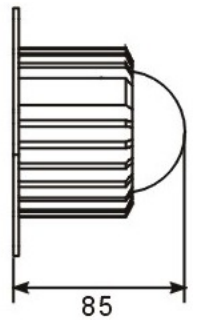

# LED Wall Lighting – LR-D00103

Model No.	LR-D00103
LED Type	CREE XRC
LED Q'TY.	3
Beam Angle	-
Minimum luminous flux(lm)	204
Voltage	24V/DC
LED Watt	3W
Environmental Temperature	- 20°C-60°C
Environmental Humidity	0%-95%
Safety Class	III
Safety Type	IP65
Material	Aluminium+Crystal
Driver	Excluded